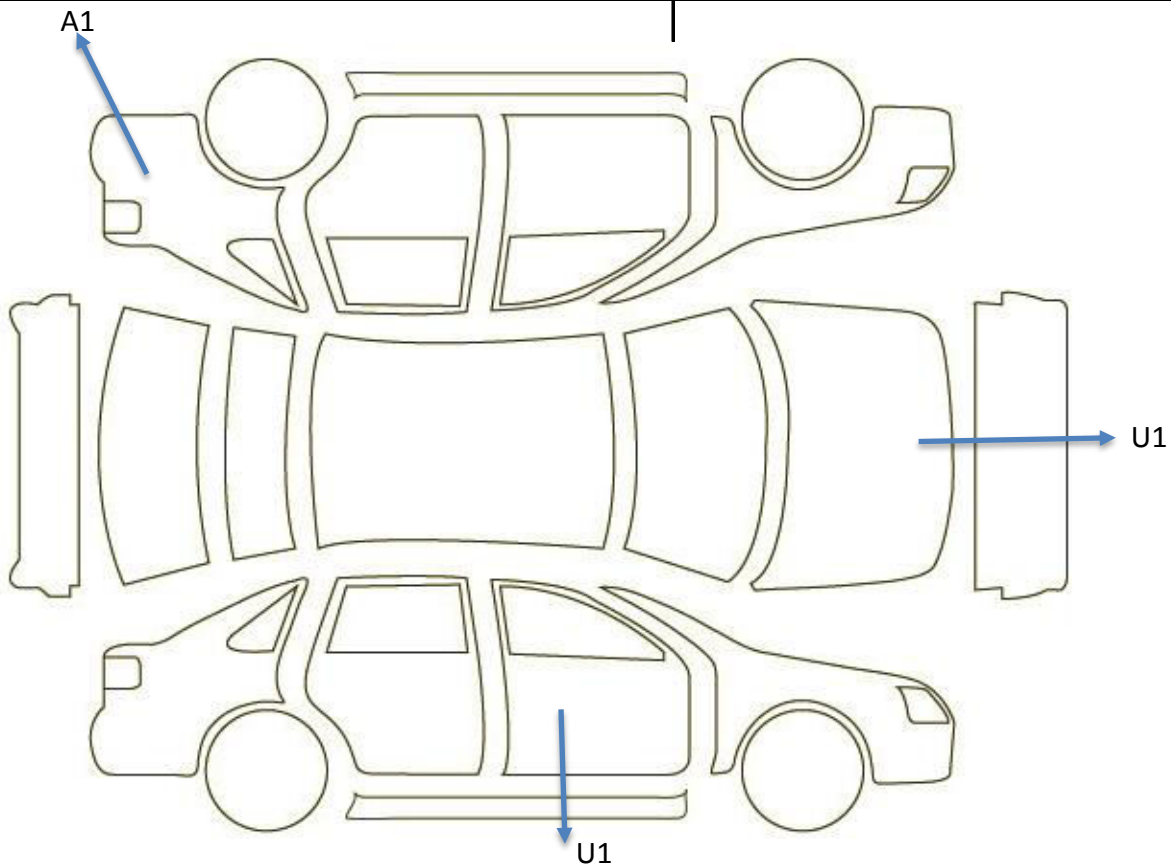

Tyres		
Brand Name	Michelin	
Tyre Size	17	
Front Right	6mm	69%Tyre Life Remaining
Front Left	6mm	69%Tyre Life Remaining
Rear Right	6mm	69%Tyre Life Remaining
Rear Left	6mm	69%Tyre Life Remaining
Spare Tyre	OK	
Rims	OK	
Exterior Condition		

Legend

- **A1:** Small Scratch
- **A2:** Scratch
- **A3:** Big Scratch
- **B:** Dent with scratch
- **E1:** Few Dimples
- **E2:** Several Dimples
- **E3:** Many Dimples
- **U1:** Small Dent
- **U2:** Dent
- **U3:** Big Dent