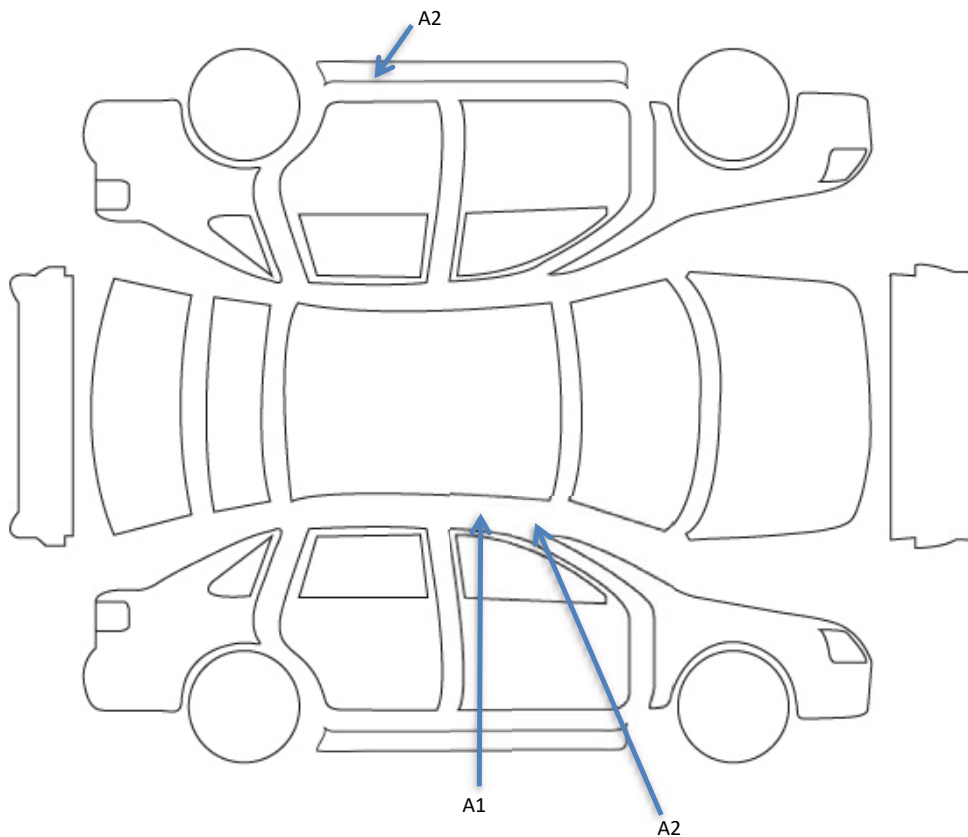

Tyres		
Brand Name	Sonar	
Tyre Size	15	
Front Right	8 mm	100 %Remaining Of Tyre Life
Front Left	8 mm	100 %Remaining Of Tyre Life
Rear Right	8 mm	100 %Remaining Of Tyre Life
Rear Left	8 mm	100 %Remaining Of Tyre Life
Spare Tyre	N/A	
Rims	Ok	
Exterior Condition		

Legend

A1: Small Scratch

A2: Scratch

A3: Big Scratch

B: Dent with scratch

E1: Few Dimples

E2: Several Dimples

E3: Many Dimples

U1: Small Dent

U2: Dent

U3: Big Dent